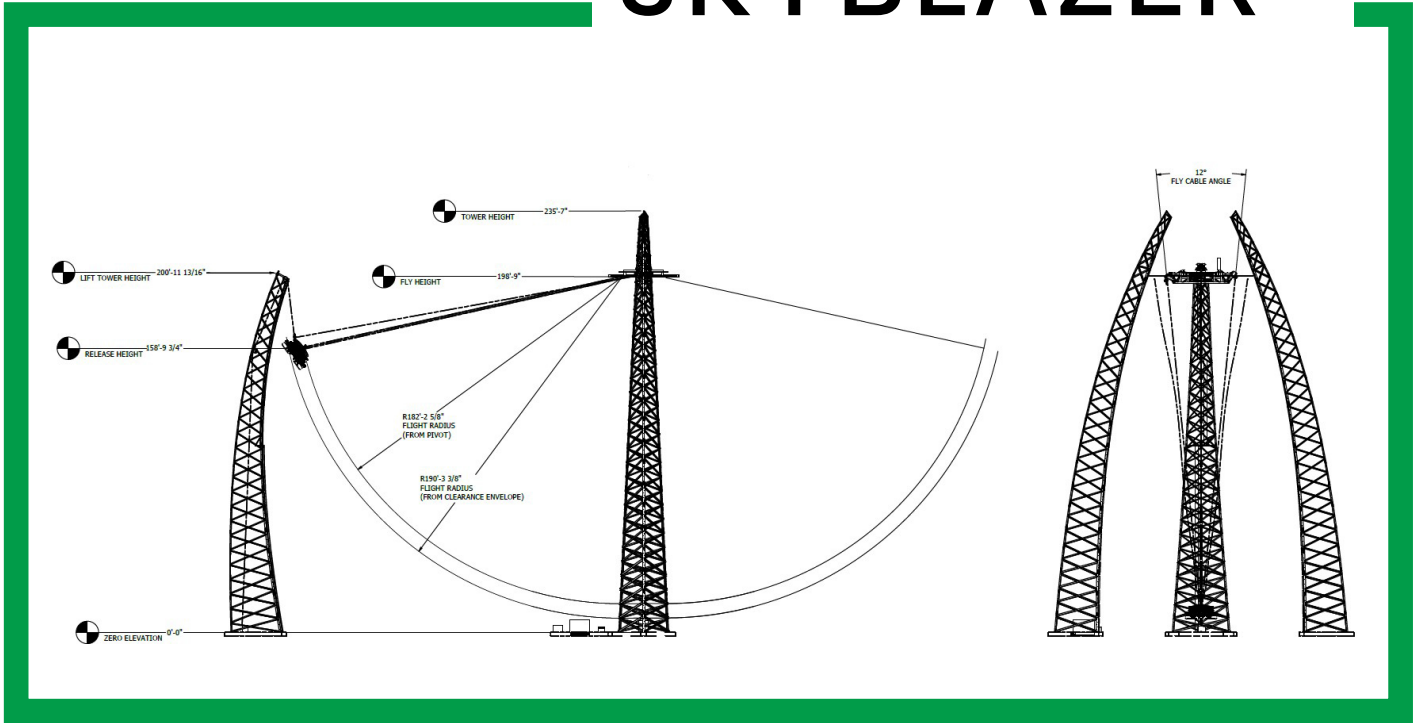

# SKYBLAZER™

The Skyblazer™ is a thrilling new ride where six to twenty-four guests are loaded onto the disc-shaped vehicle. Once securely strapped into the roller coaster-style restraint, the ride ascends in an arc path to a 200-foot drop height. Then, as the vehicle begins to fall and swing, the disc rotates, providing multiple thrills.

# SKYBLAZER™

Deliver

Build

Design

- One-of-a-kind thrill ride.
- Vehicle ascends and is held at the top, building suspense while providing guests with a fantastic view.
- Entire family, and even multiple families, can all ride together.
- Provides a dynamic visual spectacle both during the day and at night.
- The updated seating arrangement, plus the use of the pendulum damper, allows for SkyBlazer™ to have up to ten times the capacity of the original SkyCoaster® attraction.
- Great return on investment.