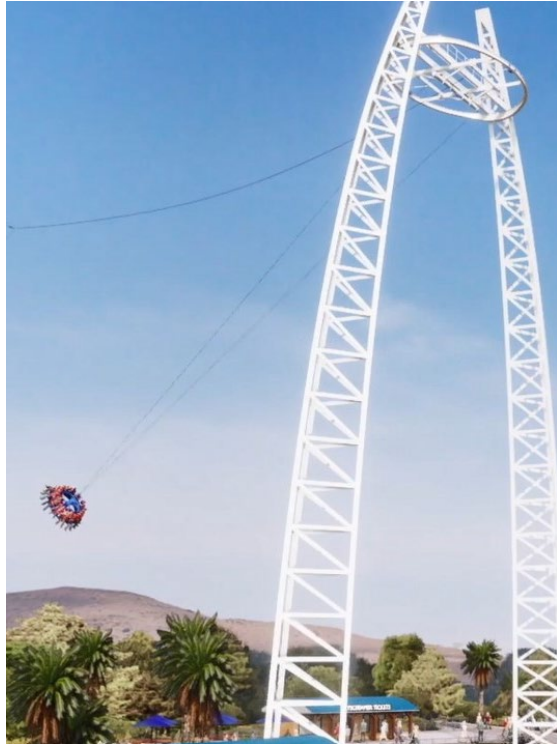

# SKYBLAZER™

The Skyblazer™ is a thrilling new ride where six to twenty-four guests are loaded onto the disc-shaped vehicle. Once securely strapped into the roller coaster-style restraint, the ride ascends in an arc path to a 200-foot drop height. Then, as the vehicle begins to fall and swing, the disc rotates, providing multiple thrills.

Spectacular during the day, the ride's custom lighting package features a "whimsical nighttime ride experience" for riders and spectators alike.

PRODUCT SHEET

Riders	9 to 18 passengers
THRC	120 - 270 People Per Hour
Footprint	215 ft x 115 ft (65 m x 35 m)
Ride Duration	4 minutes Subject to design
Height	150 - 350 ft (61 - 106,7 m)

# SKYBLAZER™

Deliver

Build

Design

- One-of-a-kind thrill ride.
- Vehicle ascends and is held at the top, building suspense while providing guests with a fantastic view.
- Entire family, and even multiple families, can all ride together.
- Provides a dynamic visual spectacle both during the day and at night.
- The updated seating arrangement, plus the use of the pendulum damper, allows for SkyBlazer™ to have up to ten times the capacity of the original SkyCoaster® attraction.
- Great return on investment.