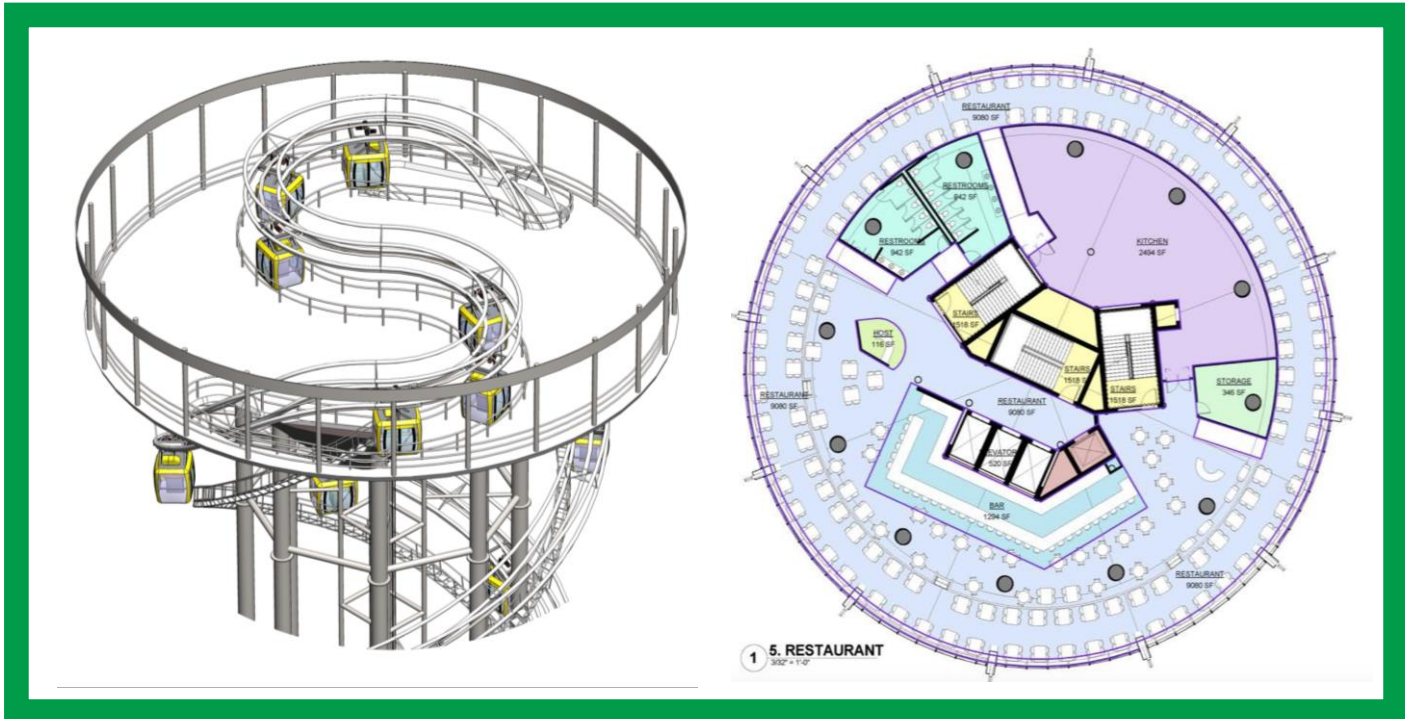

Ascend effortlessly to the pinnacle of the observation tower in our state-of-the-art cabins. The SkySpire™ isn't just an attraction; it's a journey through breathtaking views and a testament to the art of modern design. Elevate your senses and embrace a new era of observation as you embark on this remarkable adventure.

PRODUCT SHEET

Cabin Capacity	8 to 20 (Subject to design)
Capacity	1200 People Per Hour
Track Length	1600 ft (500 m)
Ride Duration	12 minutes (Subject to design)
Height	350 ft (105 m)

Scan to view our product webpage and video

SKYSPIRE™ PRIME

PRODUCT SHEET

Gondola Options

ADA Accessible Options

A gondola accessible to a wheelchair with a companion, including an ADA-compliant turning space. In addition, an optional wheelchair-accessible loading zone with a ramp to bridge the gap between the platform and gondola.

SKYSPIRE™ PRIME

Deliver

Build

Design

- One-of-a-kind iconic attraction, with its cutting-edge architectural design.
- Breathtaking 360-degree view gondola ride going to the top of the observation tower.
- Gondolas ADA option ensuring that all visitors, including those with mobility challenges, can comfortably enjoy the attraction.
- Gondola Augmented Reality Overlay option to visualize spectacular views in a different environment.
- Visitors Experience can be complemented by Interactive Entertainment
- Provides a spectacular visual spectacle both during the day and at night.
- Latest creation of legendary ride and attraction inventor Bill Kitchen.
- Great return on investment.