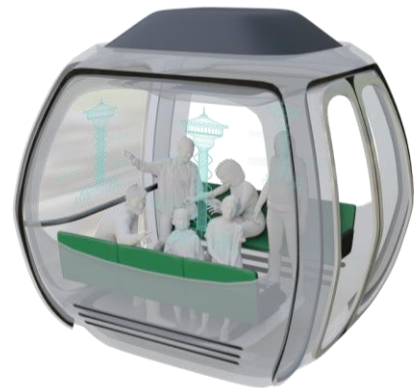

MV RIDES

Elevating Ride Experience

SKYSPIRE™ PRIME

Product Sheet

mvrides.com

US and Foreign Patents Granted or Pending
© 2023 Martin & Vleminckx

SKYSPIRE™ PRIME

The SkySpire™ – a marvel of modern architecture that captivates with its distinctive and captivating design. This iconic structure offers breathtaking 360-degree panoramic views unfolding before you, redefining the art of observation. A smooth, ride to the top of the observation tower provides an unparalleled experience in comfortable, climate-controlled cabins.

Ascend effortlessly to the pinnacle of the observation tower in our state-of-the-art cabins. The SkySpire™ isn't just an attraction; it's a journey through breathtaking views and a testament to the art of modern design. Elevate your senses and embrace a new era of observation as you embark on this remarkable adventure.

SKYSPIRE™ PRIME

PRODUCT SHEET

Gondola Options

ADA Accessible Options

A gondola accessible to a wheelchair with a companion, including an ADA-compliant turning space. In addition, an optional wheelchair-accessible loading zone with a ramp to bridge the gap between the platform and gondola.

SKYSPIRE™ PRIME

Deliver

Build

Design

- One-of-a-kind iconic attraction, with its cutting-edge architectural design.
- Breathtaking 360-degree view gondola ride going to the top of the observation tower.
- Gondolas ADA option ensuring that all visitors, including those with mobility challenges, can comfortably enjoy the attraction.
- Gondola Augmented Reality Overlay option to visualize spectacular views in a different environment.
- Visitors Experience can be complemented by Interactive Entertainment
- Provides a spectacular visual spectacle both during the day and at night.
- Latest creation of legendary ride and attraction inventor Bill Kitchen.
- Great return on investment.