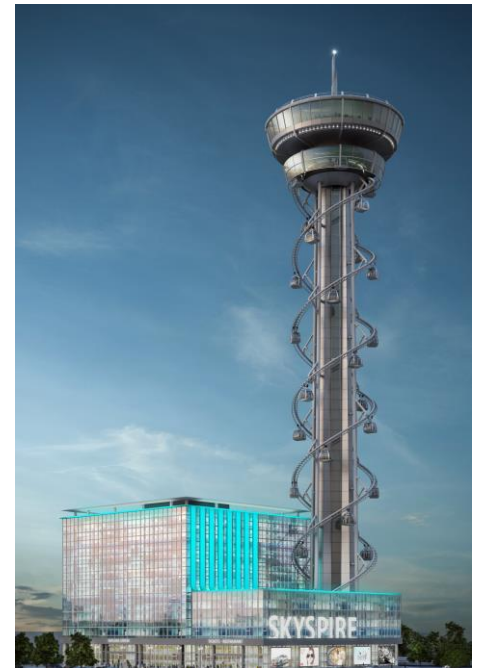

MV RIDES

Elevating Ride Experience

SKYSPIRE™ PRIME

Product Sheet

mvrides.com

US and Foreign Patents Granted or Pending
© 2023 Martin & Vleminckx

SKYSPIRE™ PRIME

The SkySpire™ – a marvel of modern architecture that captivates with its distinctive and captivating design. This iconic structure offers breathtaking 360-degree panoramic views unfolding before you, redefining the art of observation. A smooth, ride to the top of the observation tower provides an unparalleled experience in comfortable, climate-controlled cabins.

Ascend effortlessly to the pinnacle of the observation tower in our state-of-the-art cabins. The SkySpire™ isn't just an attraction; it's a journey through breathtaking views and a testament to the art of modern design. Elevate your senses and embrace a new era of observation as you embark on this remarkable adventure.

Augmented Reality Overlay

Visualize spectacular views in a different environment with augmented overlay in custom gondolas. Education and entertainment applications create a different experience for every ride to the top!

SKYSPIRE™ PRIME

Deliver

Build

Design

- One-of-a-kind iconic attraction, with its cutting-edge architectural design.
- Breathtaking 360-degree view gondola ride going to the top of the observation tower.
- Gondolas ADA option ensuring that all visitors, including those with mobility challenges, can comfortably enjoy the attraction.
- Gondola Augmented Reality Overlay option to visualize spectacular views in a different environment.
- Visitors Experience can be complemented by Interactive Entertainment
- Provides a spectacular visual spectacle both during the day and at night.
- Latest creation of legendary ride and attraction inventor Bill Kitchen.
- Great return on investment.