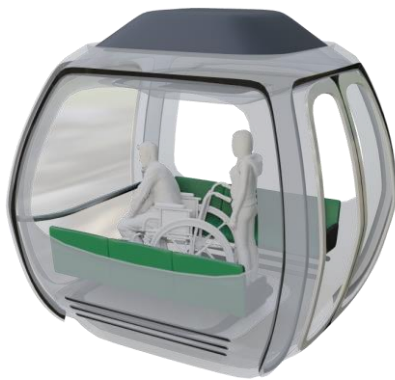

MV RIDES

Elevating Ride Experience

SKYSPIRE™ PRIME

Product Sheet

mvrides.com

US and Foreign Patents Granted or Pending
© 2023 Martin & Vleminckx

SKYSPIRE™ PRIME

The SkySpire™ – a marvel of modern architecture that captivates with its distinctive and captivating design. This iconic structure offers breathtaking 360-degree panoramic views unfolding before you, redefining the art of observation. A smooth, ride to the top of the observation tower provides an unparalleled experience in comfortable, climate-controlled cabins.

PRODUCT SHEET

Cabin Capacity	8 to 20 (Subject to design)
Capacity	1200 People Per Hour
Track Length	1600 ft (500 m)
Ride Duration	12 minutes (Subject to design)
Height	350 ft (105 m)

Scan to view our product webpage and video

SKYSPIRE™ PRIME

PRODUCT SHEET

Gondola Options

ADA Accessible Options

A gondola accessible to a wheelchair with a companion, including an ADA-compliant turning space. In addition, an optional wheelchair-accessible loading zone with a ramp to bridge the gap between the platform and gondola.

SKYSPIRE™ PRIME

Deliver

Build

Design

- One-of-a-kind iconic attraction, with its cutting-edge architectural design.
- Breathtaking 360-degree view gondola ride going to the top of the observation tower.
- Gondolas ADA option ensuring that all visitors, including those with mobility challenges, can comfortably enjoy the attraction.
- Gondola Augmented Reality Overlay option to visualize spectacular views in a different environment.
- Visitors Experience can be complemented by Interactive Entertainment
- Provides a spectacular visual spectacle both during the day and at night.
- Latest creation of legendary ride and attraction inventor Bill Kitchen.
- Great return on investment.