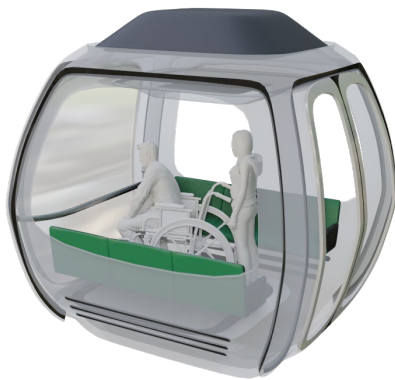

MV RIDES

Elevating Ride Experience

SKYSPIRE® PRIME

Product Sheet

mvrides.com

U.S. and Foreign Patents Granted or Pending
© 2023 Martin & Vleminckx

SKYSPIRE® PRIME

The SkySpire® – a marvel of modern architecture that captivates with its distinctive and captivating design. This iconic structure offers breathtaking 360-degree panoramic views unfolding before you, redefining the art of observation. A smooth, ride to the top of the observation tower provides an unparalleled experience in comfortable, climate-controlled cabins.

Ascend effortlessly to the pinnacle of the observation tower in our state-of-the-art cabins. The SkySpire® isn't just an attraction; it's a journey through breathtaking views and a testament to the art of modern design. Elevate your senses and embrace a new era of observation as you embark on this remarkable adventure.

SKYSPIRE® PRIME

PRODUCT SHEET

Gondola Options

ADA Accessible Options

A gondola accessible to a wheelchair with a companion, including an ADA-compliant turning space. In addition, an optional wheelchair-accessible loading zone with a ramp to bridge the gap between the platform and gondola.

SKYSPIRE™ PRIME

Deliver

Build

Design

- One-of-a-kind iconic attraction, with its cutting-edge architectural design.
- Breathtaking 360-degree view gondola ride going to the top of the observation tower.
- Climate-controlled cabins, for an enjoyable experience in any weather conditions.
- Suitable for all ages, a perfect attraction for families.
- Gondolas ADA option ensuring that all visitors, including those with mobility challenges, can comfortably enjoy the attraction.
- Gondola Augmented Reality Overlay option to visualize spectacular views in a different environment.
- Visitors Experience can be complemented by Interactive Entertainment
- Provides a spectacular visual spectacle both during the day and at night.
- Great return on investment.