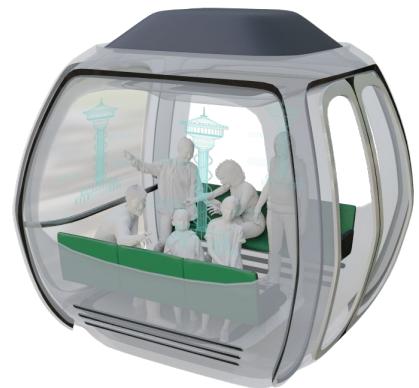

MV RIDES

Elevating Ride Experience

SKYSPIRE® PRIME

Product Sheet

mvrides.com

U.S. and Foreign Patents Granted or Pending
© 2023 Martin & Vleminckx

SKYSPIRE® PRIME

The SkySpire® – a marvel of modern architecture that captivates with its distinctive and captivating design. This iconic structure offers breathtaking 360-degree panoramic views unfolding before you, redefining the art of observation. A smooth, ride to the top of the observation tower provides an unparalleled experience in comfortable, climate-controlled cabins.

Ascend effortlessly to the pinnacle of the observation tower in our state-of-the-art cabins. The SkySpire® isn't just an attraction; it's a journey through breathtaking views and a testament to the art of modern design. Elevate your senses and embrace a new era of observation as you embark on this remarkable adventure.

SKYSPIRE® PRIME

PRODUCT SHEET

Gondola Options

ADA Accessible Options

A gondola accessible to a wheelchair with a companion, including an ADA-compliant turning space. In addition, an optional wheelchair-accessible loading zone with a ramp to bridge the gap between the platform and gondola.

SKYSPIRE™ PRIME

Deliver

Build

Design

- One-of-a-kind iconic attraction, with its cutting-edge architectural design.
- Breathtaking 360-degree view gondola ride going to the top of the observation tower.
- Climate-controlled cabins, for an enjoyable experience in any weather conditions.
- Suitable for all ages, a perfect attraction for families.
- Gondolas ADA option ensuring that all visitors, including those with mobility challenges, can comfortably enjoy the attraction.
- Gondola Augmented Reality Overlay option to visualize spectacular views in a different environment.
- Visitors Experience can be complemented by Interactive Entertainment
- Provides a spectacular visual spectacle both during the day and at night.
- Great return on investment.