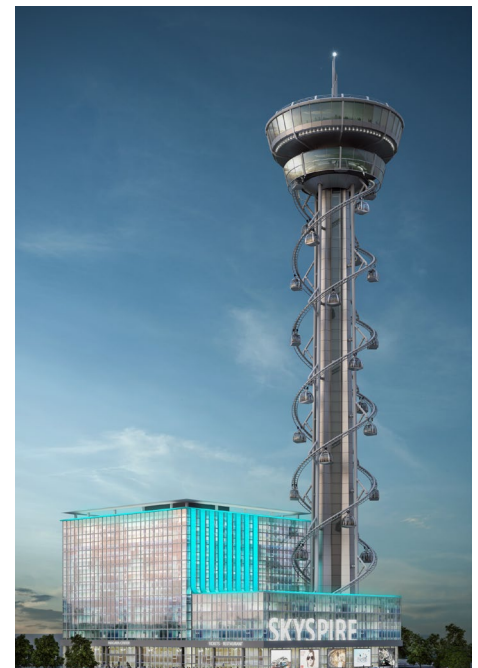

MV RIDES

Elevating Ride Experience

SKYSPIRE® PRIME

Product Sheet

mvrides.com

U.S. and Foreign Patents Granted or Pending
© 2023 Martin & Vleminckx

SKYSPIRE® PRIME

The SkySpire® – a marvel of modern architecture that captivates with its distinctive and captivating design. This iconic structure offers breathtaking 360-degree panoramic views unfolding before you, redefining the art of observation. A smooth, ride to the top of the observation tower provides an unparalleled experience in comfortable, climate-controlled cabins.

Ascend effortlessly to the pinnacle of the observation tower in our state-of-the-art cabins. The SkySpire® isn't just an attraction; it's a journey through breathtaking views and a testament to the art of modern design. Elevate your senses and embrace a new era of observation as you embark on this remarkable adventure.

Augmented Reality Overlay

Visualize spectacular views in a different environment with augmented overlay in custom gondolas. Education and entertainment applications create a different experience for every ride to the top!

SKYSPIRE™ PRIME

Deliver

Build

Design

- One-of-a-kind iconic attraction, with its cutting-edge architectural design.
- Breathtaking 360-degree view gondola ride going to the top of the observation tower.
- Climate-controlled cabins, for an enjoyable experience in any weather conditions.
- Suitable for all ages, a perfect attraction for families.
- Gondolas ADA option ensuring that all visitors, including those with mobility challenges, can comfortably enjoy the attraction.
- Gondola Augmented Reality Overlay option to visualize spectacular views in a different environment.
- Visitors Experience can be complemented by Interactive Entertainment
- Provides a spectacular visual spectacle both during the day and at night.
- Great return on investment.