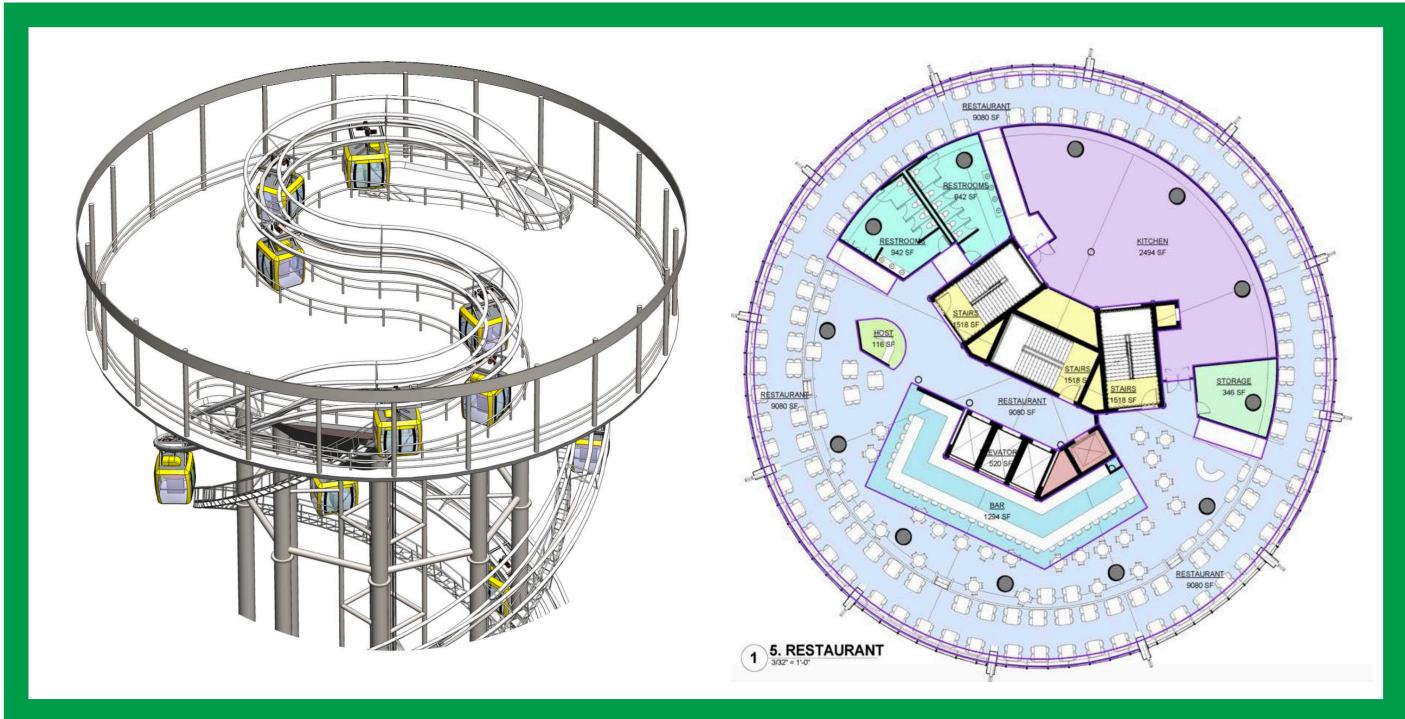

Ascend effortlessly to the pinnacle of the observation tower in our state-of-the-art cabins. The SkySpire® isn't just an attraction; it's a journey through breathtaking views and a testament to the art of modern design. Elevate your senses and embrace a new era of observation as you embark on this remarkable adventure.

PRODUCT SHEET

Cabin Capacity	8 to 20 (Subject to design)
THRC	1200 People Per Hour
Track Length	1600 ft (500 m)
Ride Duration	12 minutes (Subject to design)
Height	350 ft (105 m)

Scan to view our product webpage and video

SKYSPIRE® PRIME

PRODUCT SHEET

Gondola Options

ADA Accessible Options

A gondola accessible to a wheelchair with a companion, including an ADA-compliant turning space. In addition, an optional wheelchair-accessible loading zone with a ramp to bridge the gap between the platform and gondola.

SKYSPIRE™ PRIME

Deliver

Build

Design

- One-of-a-kind iconic attraction, with its cutting-edge architectural design.
- Breathtaking 360-degree view gondola ride going to the top of the observation tower.
- Climate-controlled cabins, for an enjoyable experience in any weather conditions.
- Suitable for all ages, a perfect attraction for families.
- Gondolas ADA option ensuring that all visitors, including those with mobility challenges, can comfortably enjoy the attraction.
- Gondola Augmented Reality Overlay option to visualize spectacular views in a different environment.
- Visitors Experience can be complemented by Interactive Entertainment
- Provides a spectacular visual spectacle both during the day and at night.
- Great return on investment.