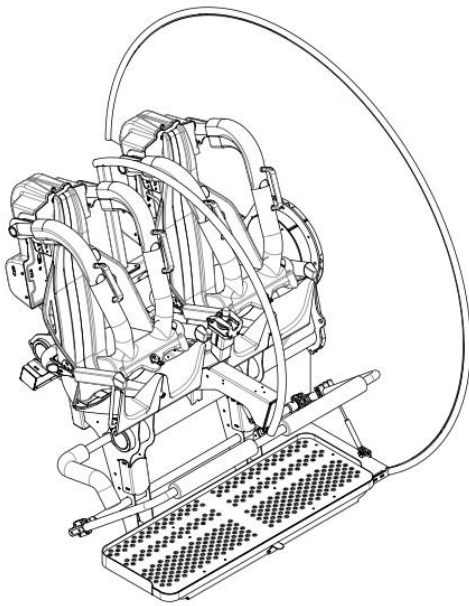

UNICOASTER®

PRODUCT SHEET 6 ARM