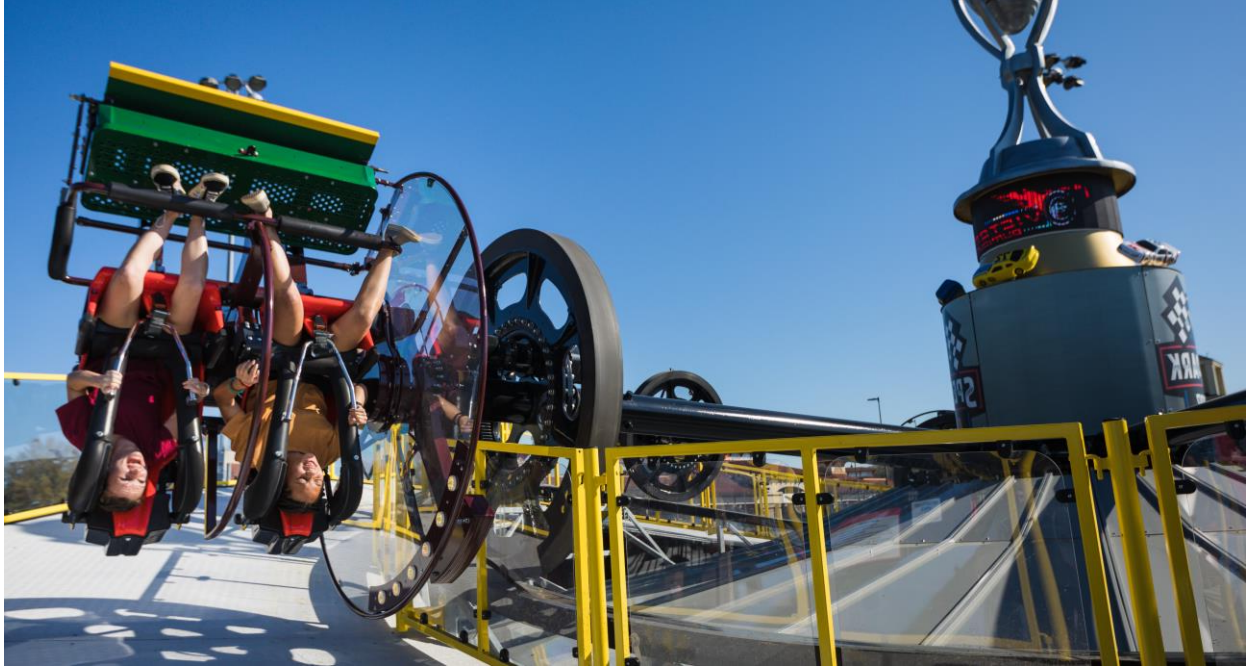

UNICOASTER®

Product Sheet

mvrides.com

US and Foreign Patents Granted
© 2023 Martin & Vleminckx Ltd.