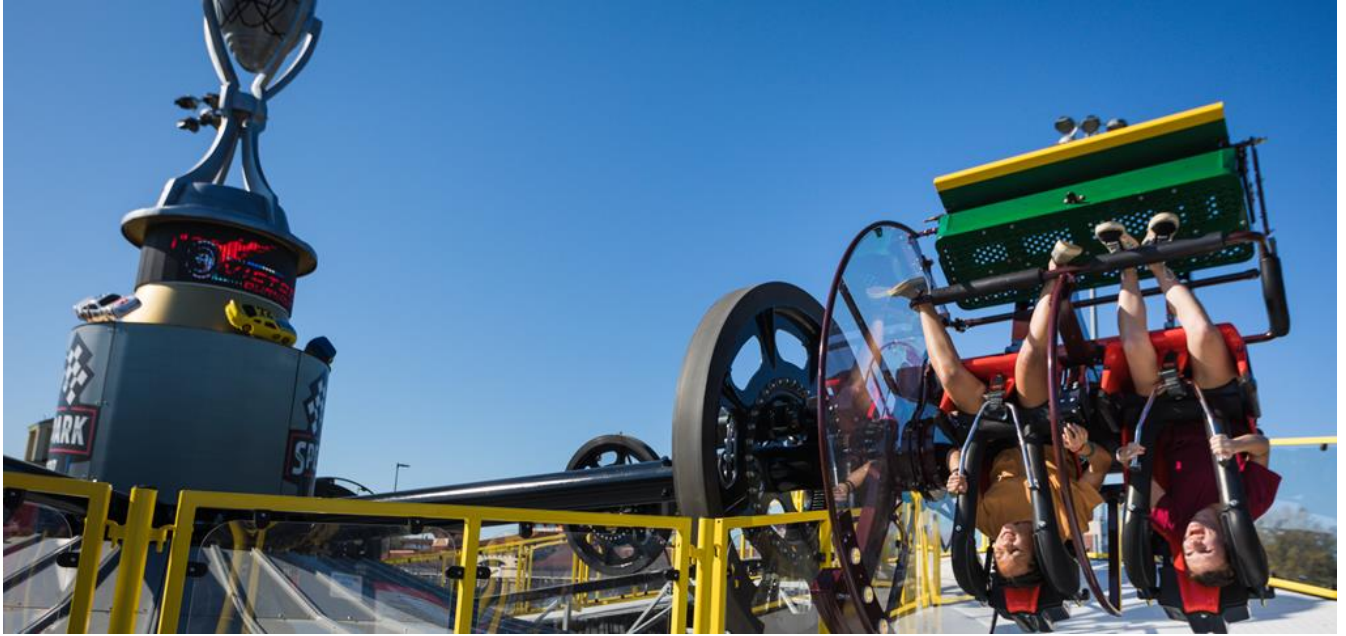

The Unicoaster® is an interactive attraction that thrills all ages with a unique and exciting ride experience.

Riders love the ability to control the action by using the control stick to flip themselves forward or backwards. The interactive rider control makes every ride unique and allows riders to control the excitement level.

Deliver

Build

Design

- All the thrills of a looping rollercoaster at a fraction of the cost.
- Attraction designed to provide high thrills to all ages.
- Each vehicle's passengers can control their own spin, forwards and backwards.
- Two-seat vehicle with over-the-shoulder restraints.
- Unicoaster Roulette offers the concept of "The Game You Can Ride", since a lucky rider can hit a winning number.
- Lighting package provides a dynamic visual spectacle at night.
- Great return on investment.