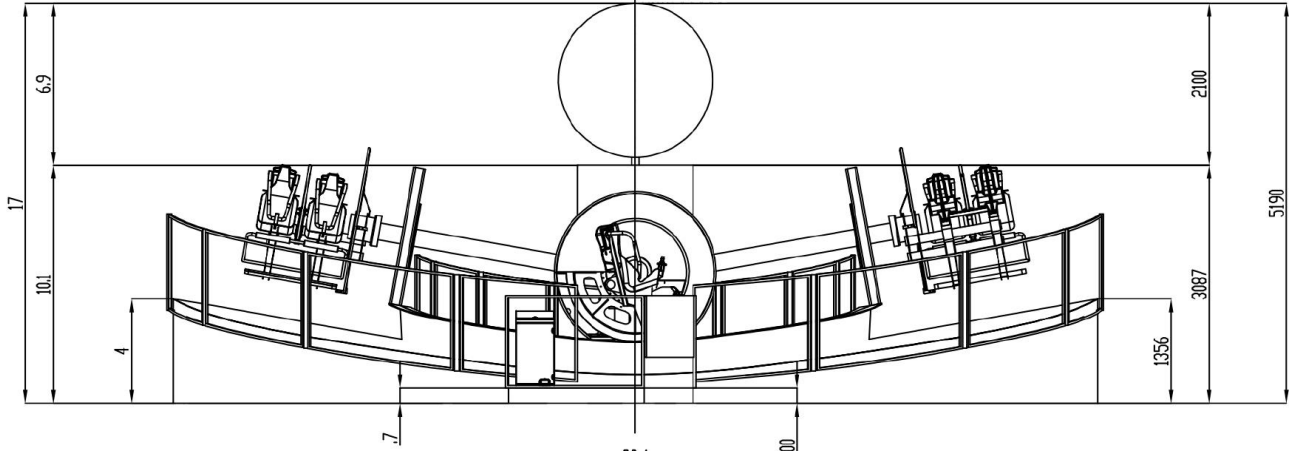

UNICOASTER®

PRODUCT SHEET 6 ARM