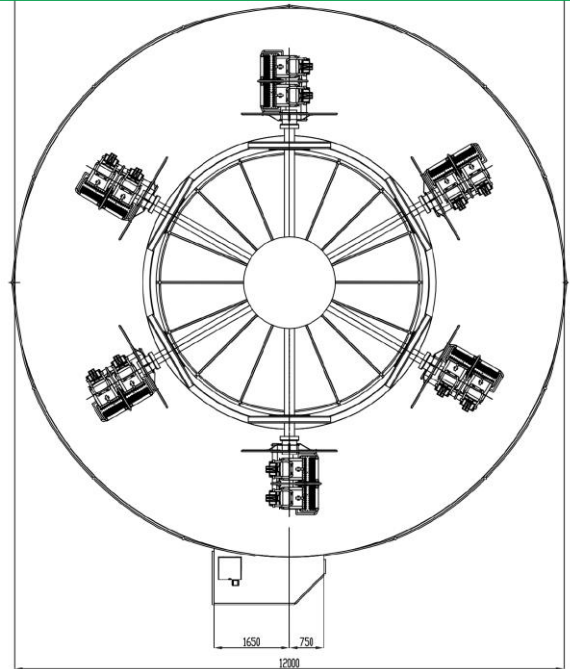

PRODUCT SHEET

	6 Arm	8 Arm	12 Arm
Diameter (Including platform)	40 ft (12 m)	60 ft (18 m)	65 ft (20 m)
Height	17 ft (5.2 m)	20 ft (6 m)	24
Number of Seats	12	16	24
Capacity (Riders per hours)	180	240	360
Minimum Height	48 Inches	48 Inches	48 Inches
Ride Speed	10 RPMs	10 RPMs	10 RPMs
Ride Duration	120 seconds	120 seconds	120 seconds
Ride Cycle Time	4 minutes	4 minutes	4 minutes

MV RIDES

UNICOASTER®

PRODUCT SHEET 6 ARM

MV RIDES

UNICOASTER®

*12 arms available upon request

PRODUCT SHEET 8 ARM*

UNICOASTER®