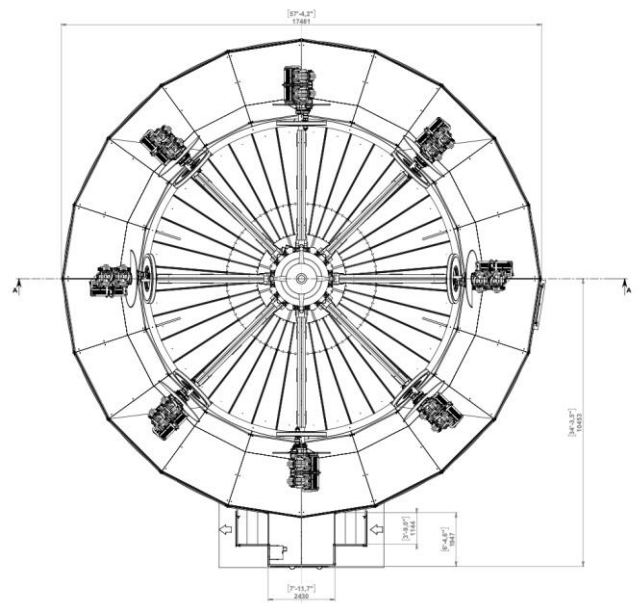

UNICOASTER®

*12 arms available upon request

PRODUCT SHEET 8 ARM*