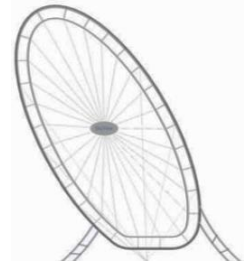

## Customizable Models

The Vistawheel™ can be configured to any shape to maximize this iconic attraction that will enhance any skyline.

Oval

Trapezoid

Narrow  
Oval

Leaning  
Oval

# VISTAWHEEL™

Elevate your perspective with the Vistawheel™, a contemporary reinvention of the traditional Ferris wheel concept. Experience an unparalleled blend of aesthetics and functionality as this cutting-edge attraction redefines your notion of a classic ride. Step into climate-controlled cabins that ensure your comfort regardless of the weather, and experience in a seamlessly smooth journey that provides guests a remarkable vantage point.

Beyond its exceptional performance, the Vistawheel™ offers a canvas for creativity, allowing you to configure its layout into captivating shapes such as circles, ovals, triangles, and even the whimsical leaning oval. Leave an unforgettable impression on your audience with an attraction that combines innovation and tradition.