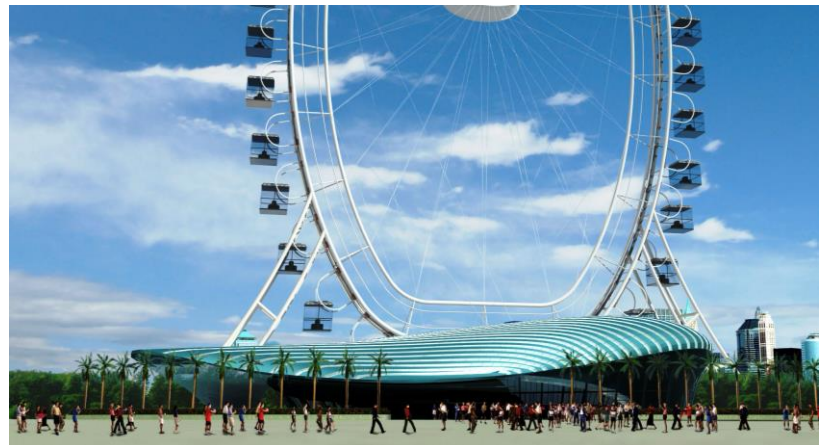

## Customizable Models

The Vistawheel™ can be configured to any shape to maximize this iconic attraction that will enhance any skyline.

Oval

Trapezoid

Narrow  
Oval

Leaning  
Oval

# VISTAWHEEL™

Elevate your perspective with the Vistawheel™, a contemporary reinvention of the traditional Ferris wheel concept. Experience an unparalleled blend of aesthetics and functionality as this cutting-edge attraction redefines your notion of a classic ride. Step into climate-controlled cabins that ensure your comfort regardless of the weather, and experience in a seamlessly smooth journey that provides guests a remarkable vantage point.

Beyond its exceptional performance, the Vistawheel™ offers a canvas for creativity, allowing you to configure its layout into captivating shapes such as circles, ovals, triangles, and even the whimsical leaning oval. Leave an unforgettable impression on your audience with an attraction that combines innovation and tradition.