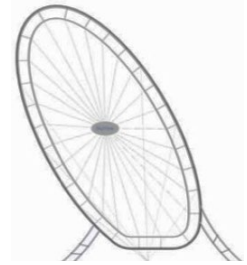

## Customizable Models

The Vistawheel™ can be configured to any shape to maximize this iconic attraction that will enhance any skyline.

Oval

Trapezoid

Narrow  
Oval

Leaning  
Oval

PRODUCT SHEET

# VISTAWHEEL™

Elevate your perspective with the Vistawheel™, a contemporary reinvention of the traditional Ferris wheel concept. Experience an unparalleled blend of aesthetics and functionality as this cutting-edge attraction redefines your notion of a classic ride. Step into climate-controlled cabins that ensure your comfort regardless of the weather, and experience in a seamlessly smooth journey that provides guests a remarkable vantage point.

Beyond its exceptional performance, the Vistawheel™ offers a canvas for creativity, allowing you to configure its layout into captivating shapes such as circles, ovals, triangles, and even the whimsical leaning oval. Leave an unforgettable impression on your audience with an attraction that combines innovation and tradition.