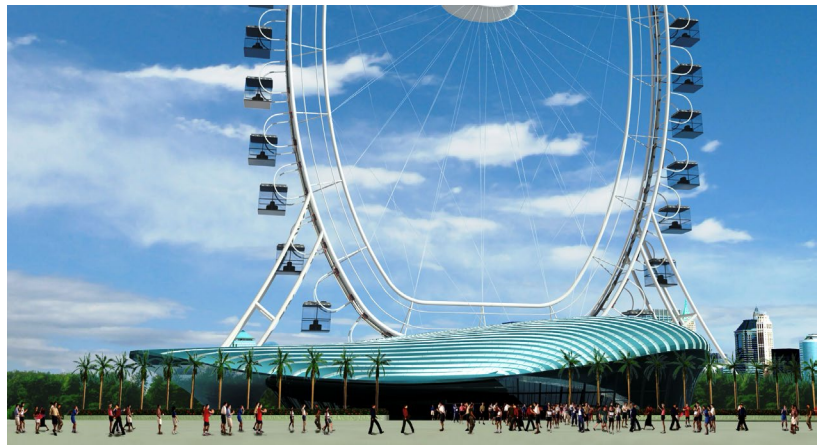

Cabin Capacity	6 to 20 (Subject to design)
THRC	1500-2500+ People Per Hour
Ride Duration	12-18 mins (Subject to design)
Height	200 – 1000 ft (61 – 305 m)

Scan to view our product webpage and video